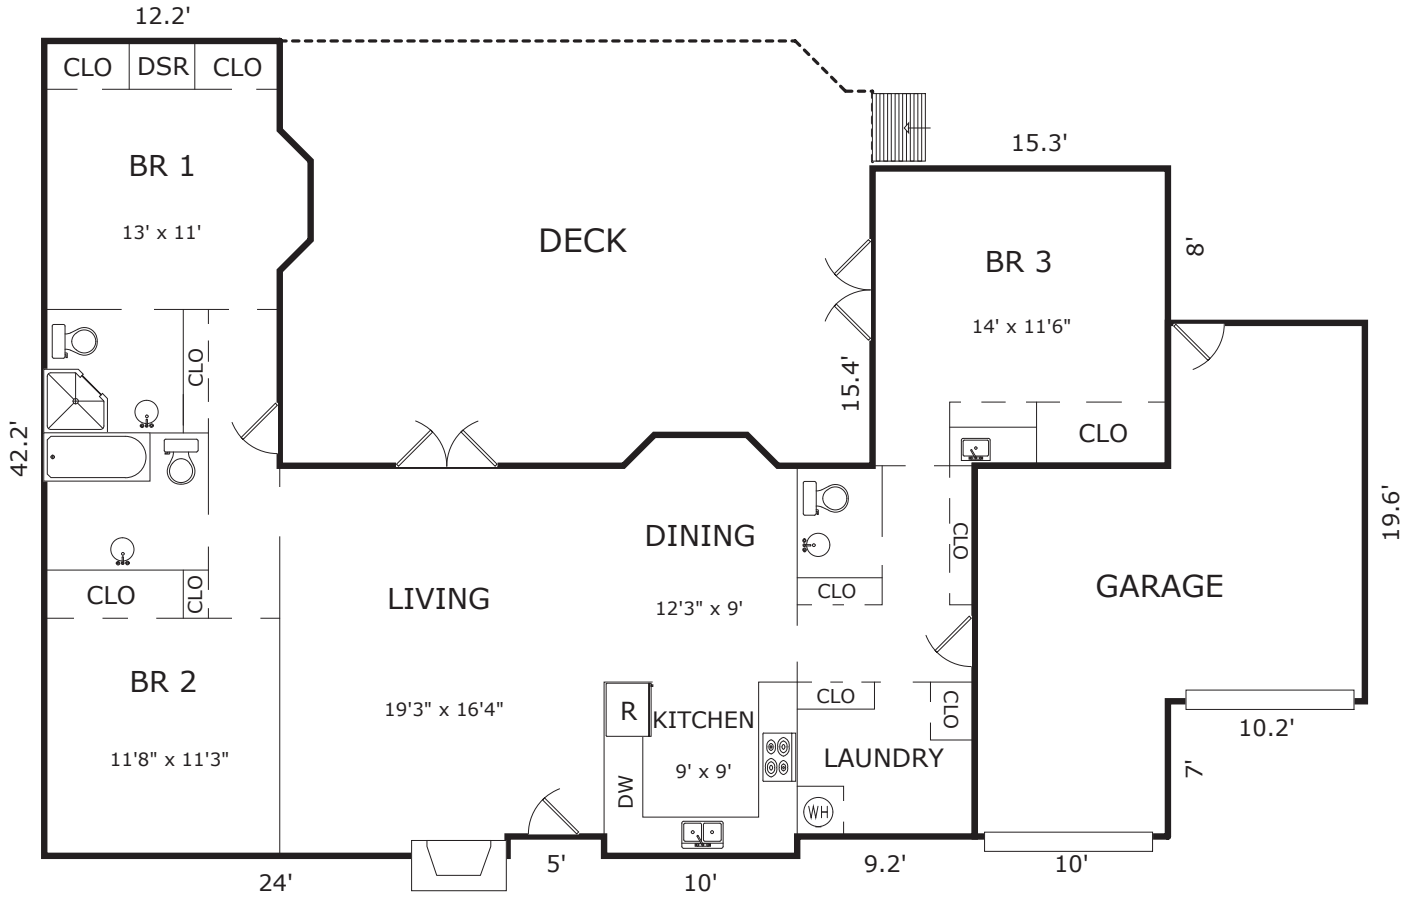

26251 CAMINO REAL, CARMEL, CA 93923

AREA CALCULATIONS (approximate)

First Floor:	1,483sf
Net Livable Area:	1,483sf
Garage:	392
Deck:	649